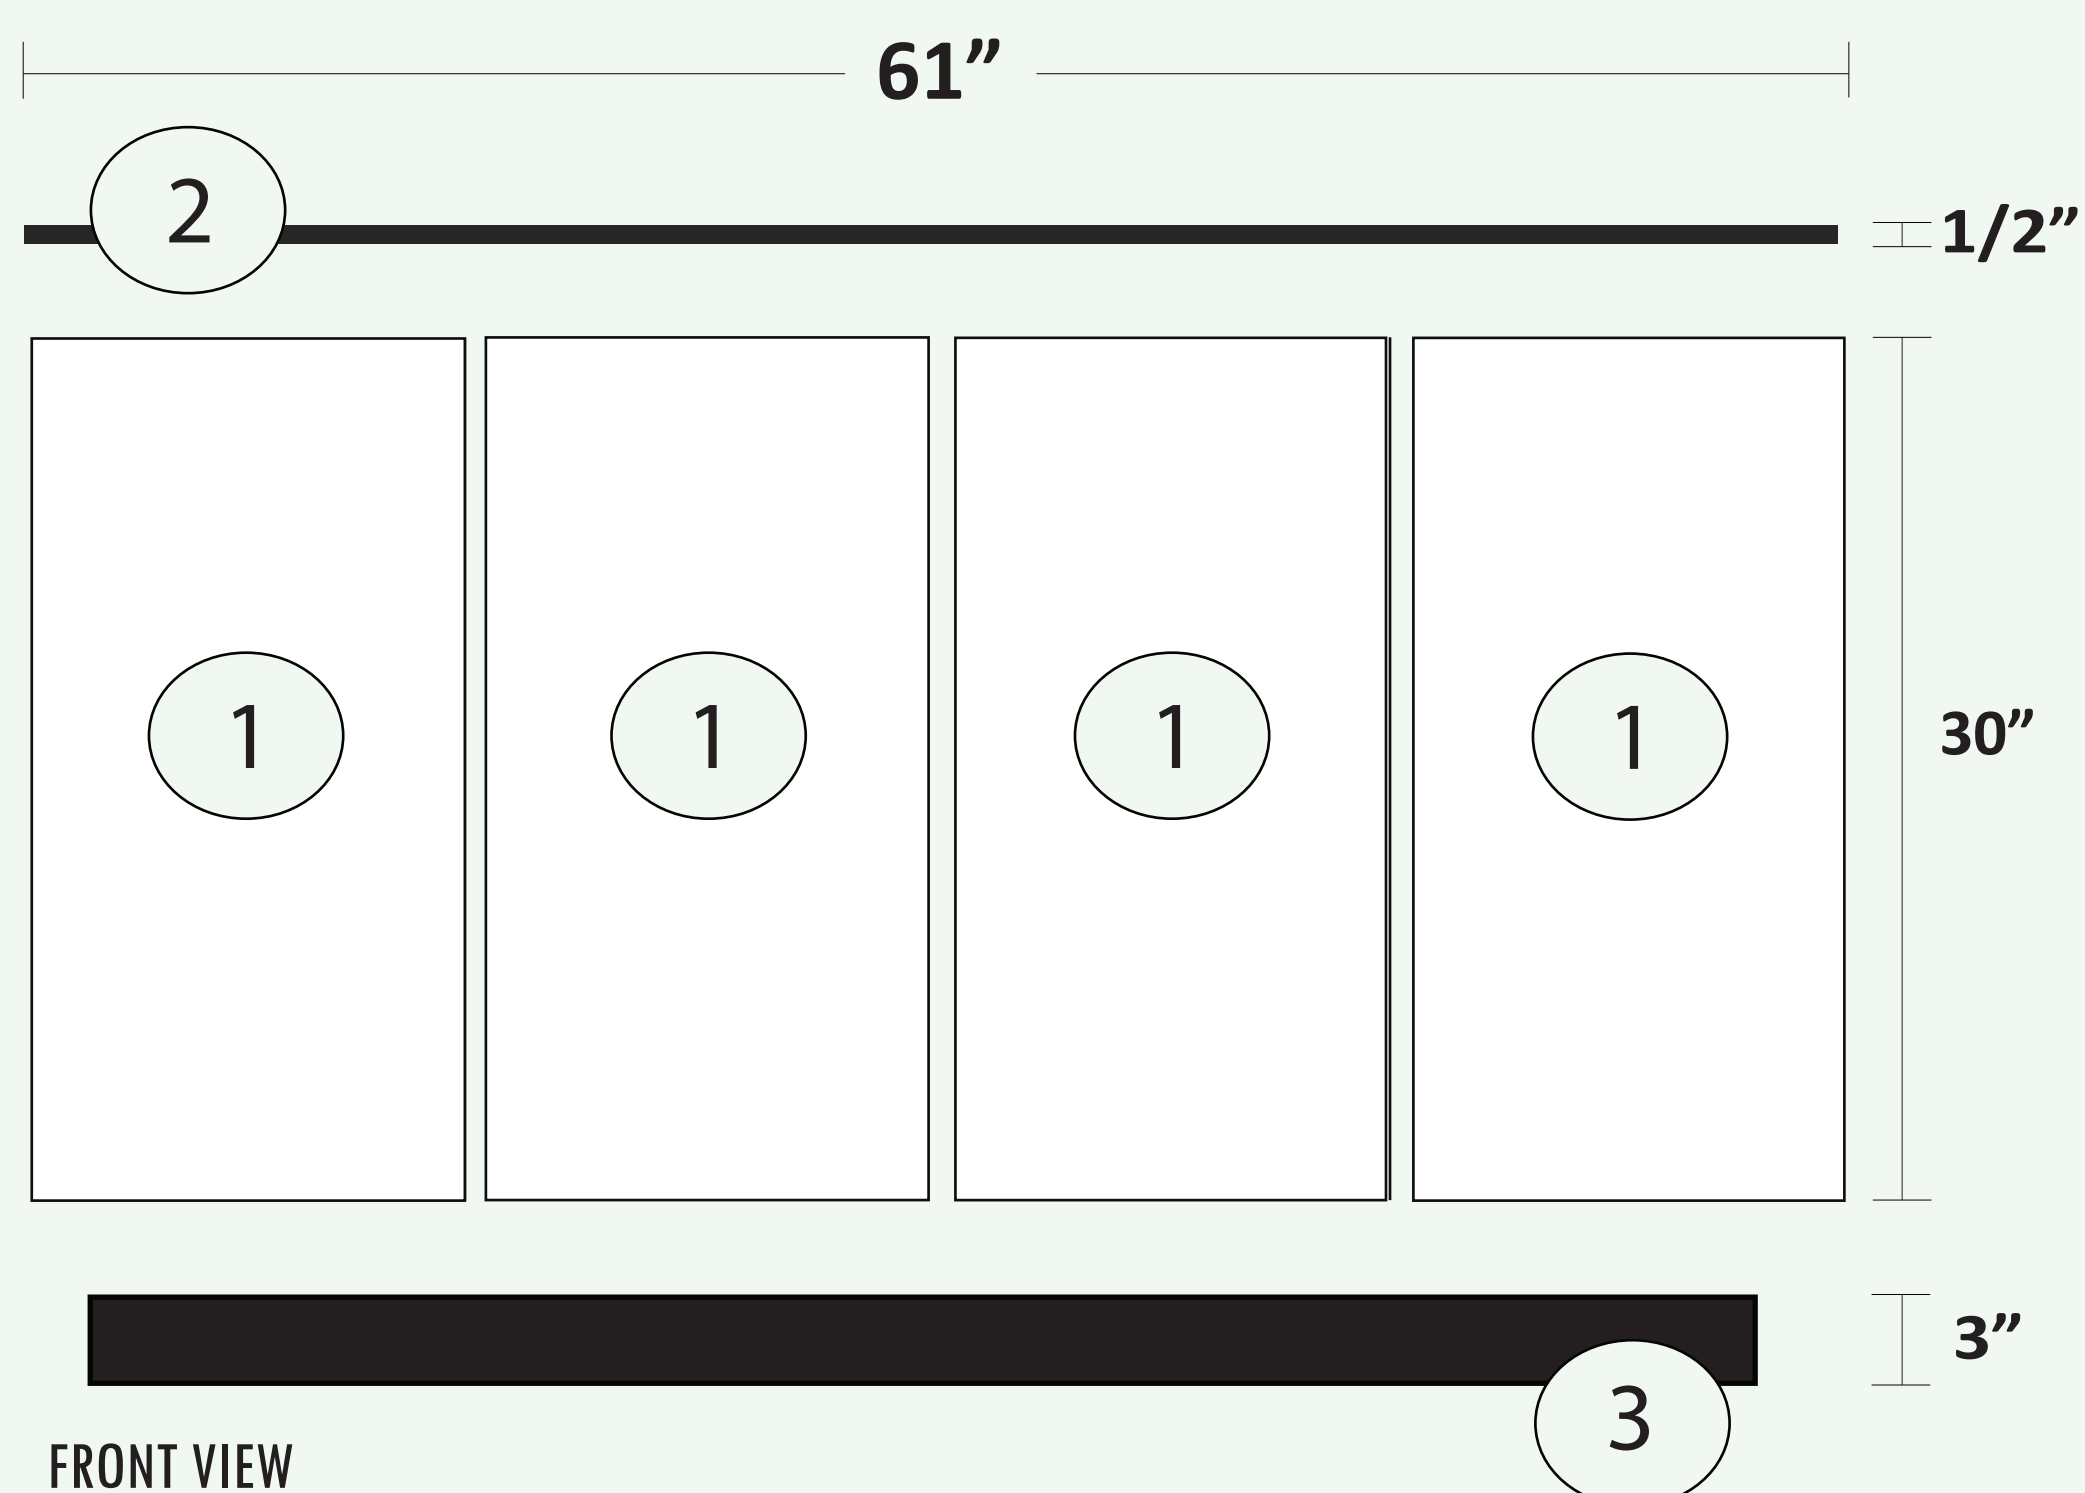

semihandmade

60" Console

Ikea Parts

Ikea Parts

Click on each item for Ikea item web link

- ① (2) 30" w x 30" h x 15" d wall cabinets \$44 each
- ② (4) Packs hinges \$6 each
- ③ (2) Soft close hinge \$7 each (optional)

IKEA COST: \$126

Semihandmade Parts

Semihandmade Parts (including SSS fronts)

- ① (4) 15" x 30" doors \$516 (\$129 each)
- ② (1) Top Black/White \$179, Oak \$219
- ③ (1) Base White/Black \$159

SEMIHANDMADE COST: \$854