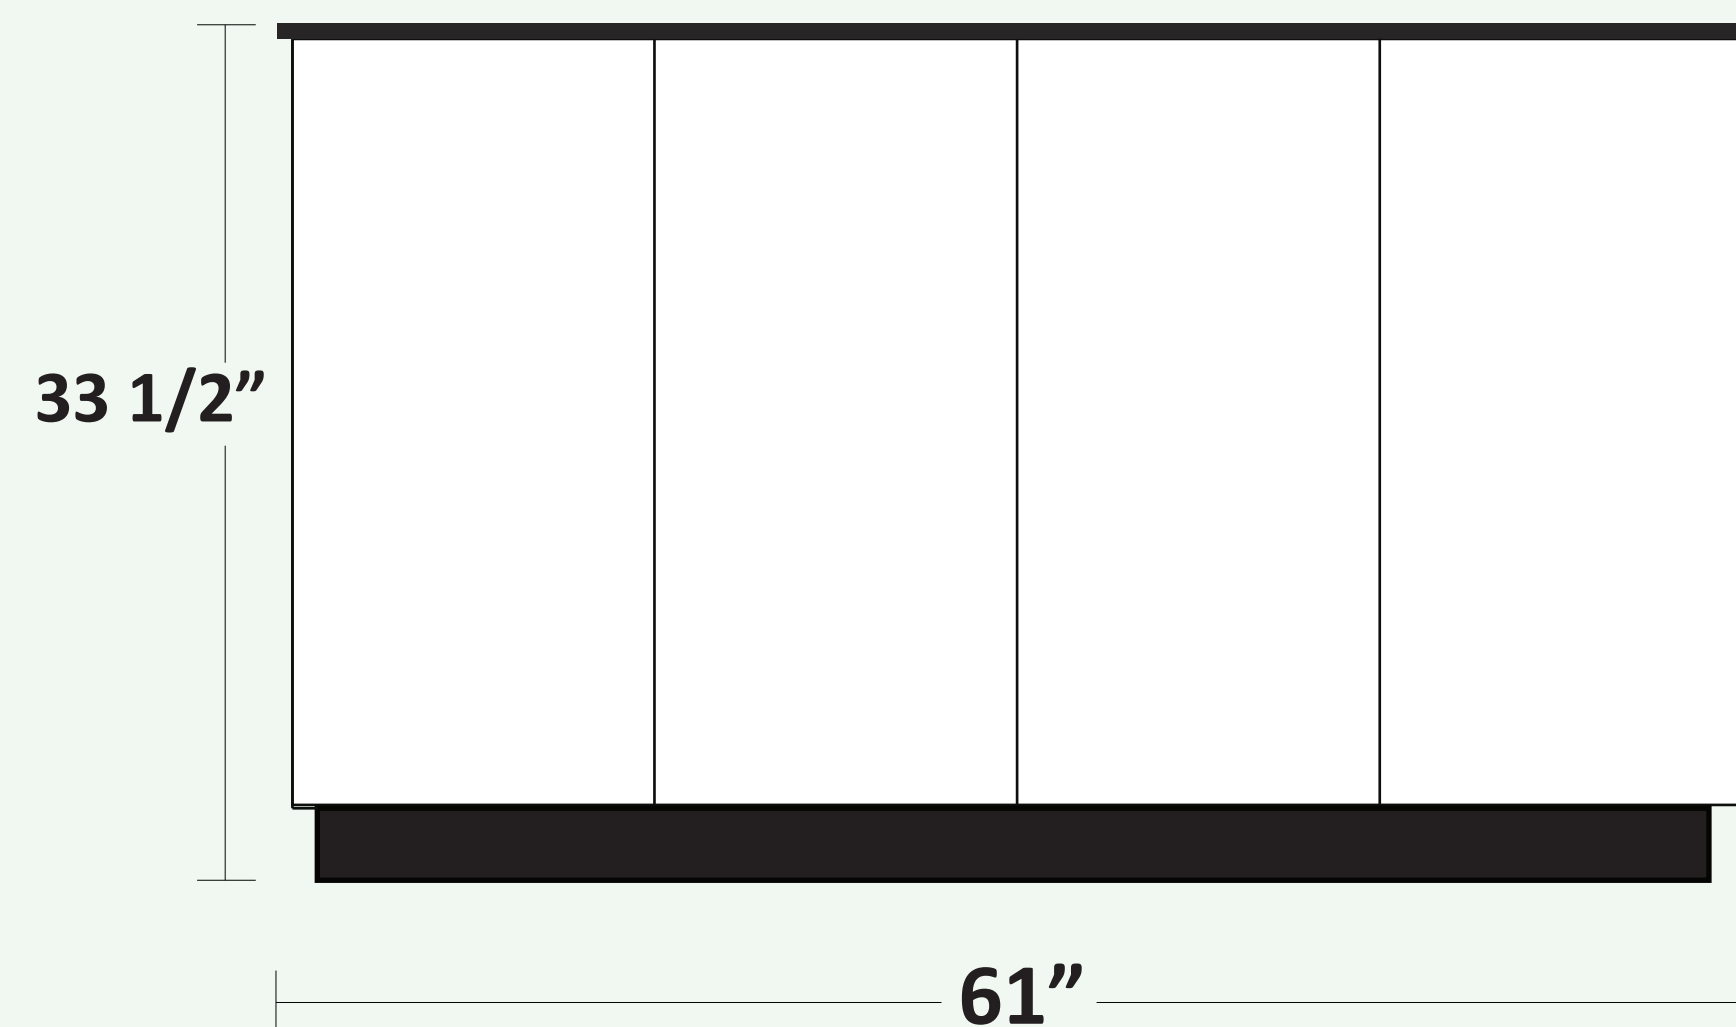

semihandmade

60" Console

Ikea Parts

Ikea Parts

Click on each item for Ikea item web link

- ① (2) 30" w x 30" h x 15" d wall cabinets \$44 each
- ② (4) Packs hinges \$6 each
- ③ (2) Soft close hinge \$7 each (optional)

IKEA COST: \$126

Semihandmade Parts

Semihandmade Parts (including SSS fronts)

- ① (4) 15" x 30" doors \$516 (\$129 each)
- ② (1) Top Black/White \$179, Oak \$219
- ③ (1) Base White/Black \$159

SEMIHANDMADE COST: \$854