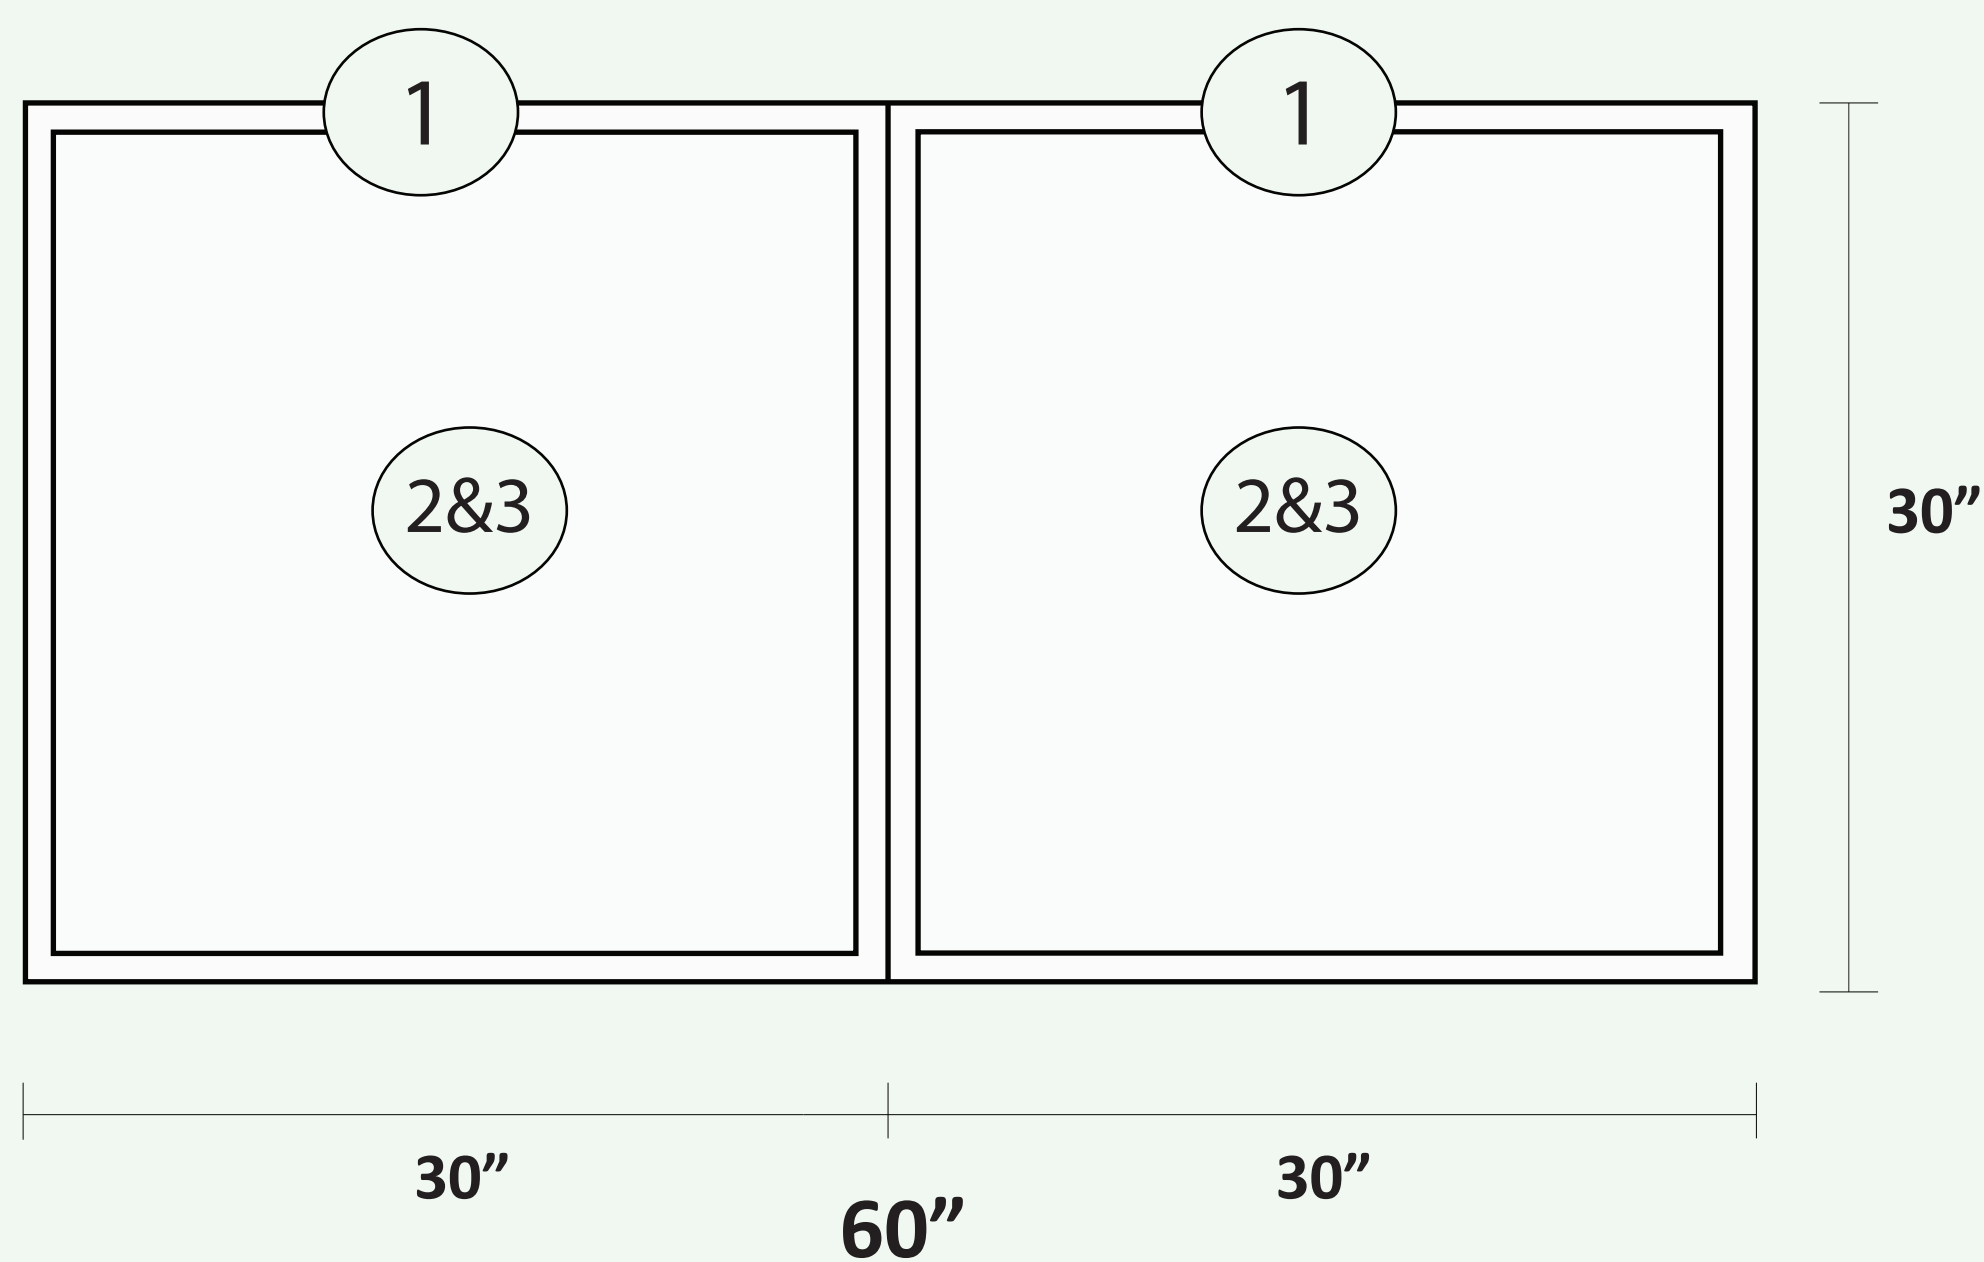

semihandmade

60" Console

Ikea Parts

Ikea Parts

Click on each item for Ikea item web link

- ① (2) 30" w x 30" h x 15" d wall cabinets \$44 each
- ② (4) Packs hinges \$6 each
- ③ (2) Soft close hinge \$7 each (optional)

IKEA COST: \$126

Semihandmade Parts

Semihandmade Parts (including SSS fronts)

- ① (4) 15" x 30" doors \$516 (\$129 each)
- ② (1) Top Black/White \$179, Oak \$219
- ③ (1) Base White/Black \$159

SEMIHANDMADE COST: \$854