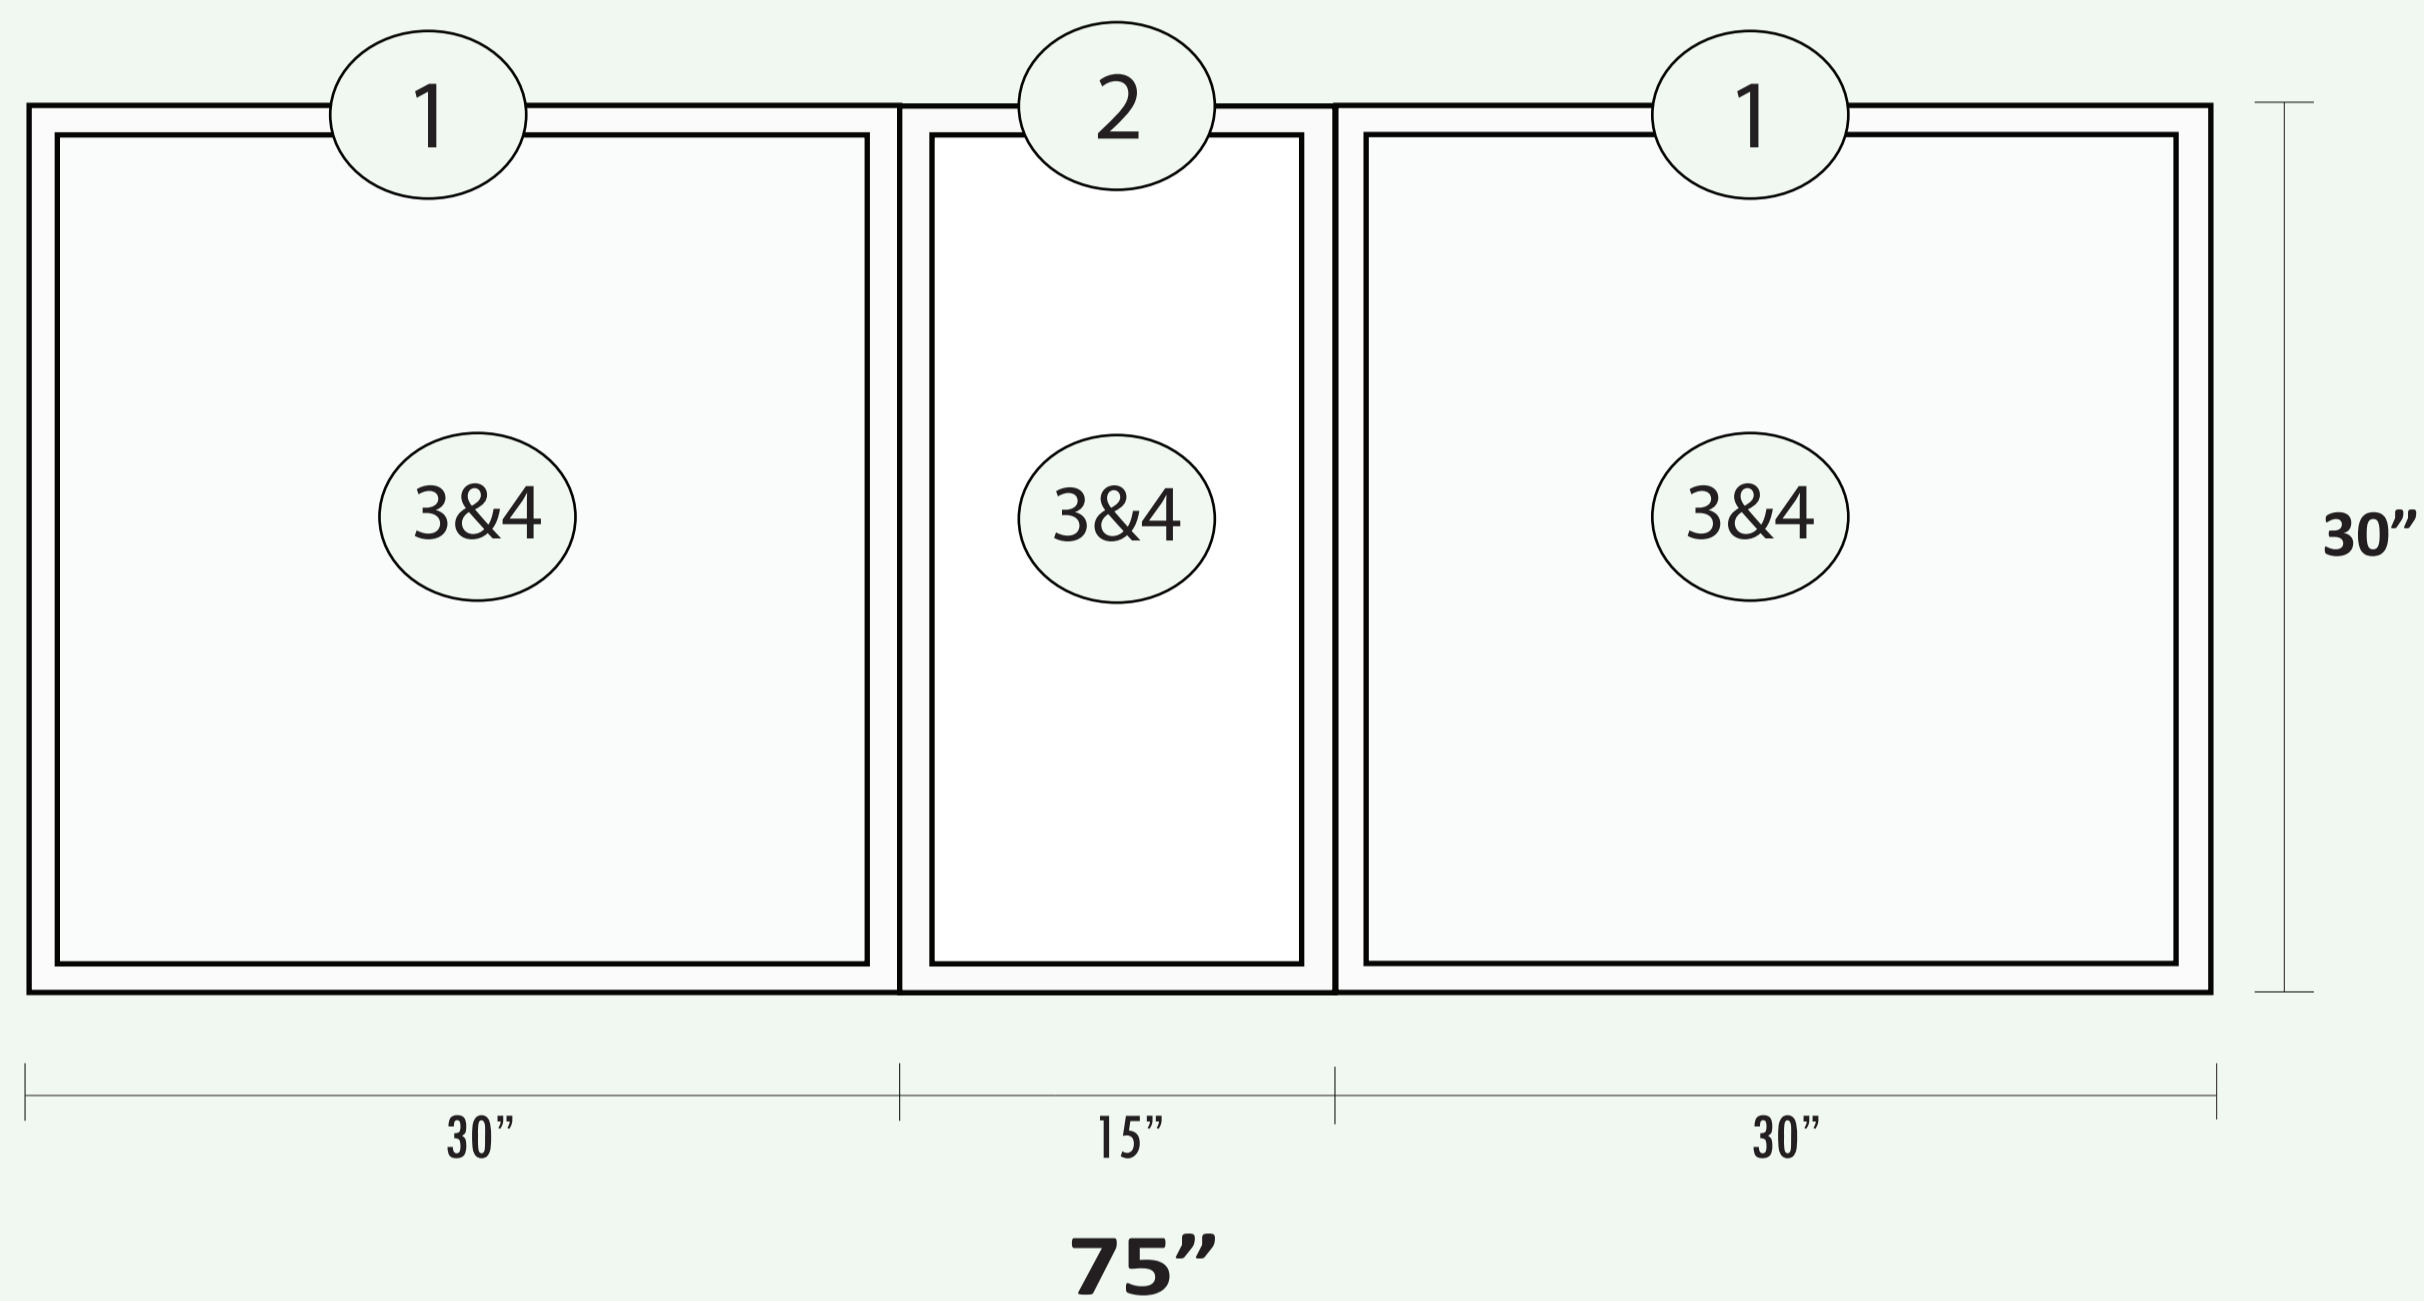

semihandmade

75" Console

Ikea Parts

Ikea Parts

Click on each item for Ikea item web link

- ① (2) 30" w x 30" h x 15" d wall cabinets \$44 each
- ② (1) 15" w x 30" h x 15" d wall cabinet \$27 each
- ③ (5) Packs hinges \$6 each
- ④ (3) Soft close hinge \$7 each (optional)

IKEA COST: \$166

Semihandmade Parts

Semihandmade Parts (including SSS Fronts)

- ① (5) 15" x 30" doors \$645 (\$129 each)*
- ② (1) Top Black/White \$199, Oak \$239
- ③ (1) Base White/Black \$199

SEMIHANDMADE COST: \$1043

FRONT VIEW

TOP VIEW