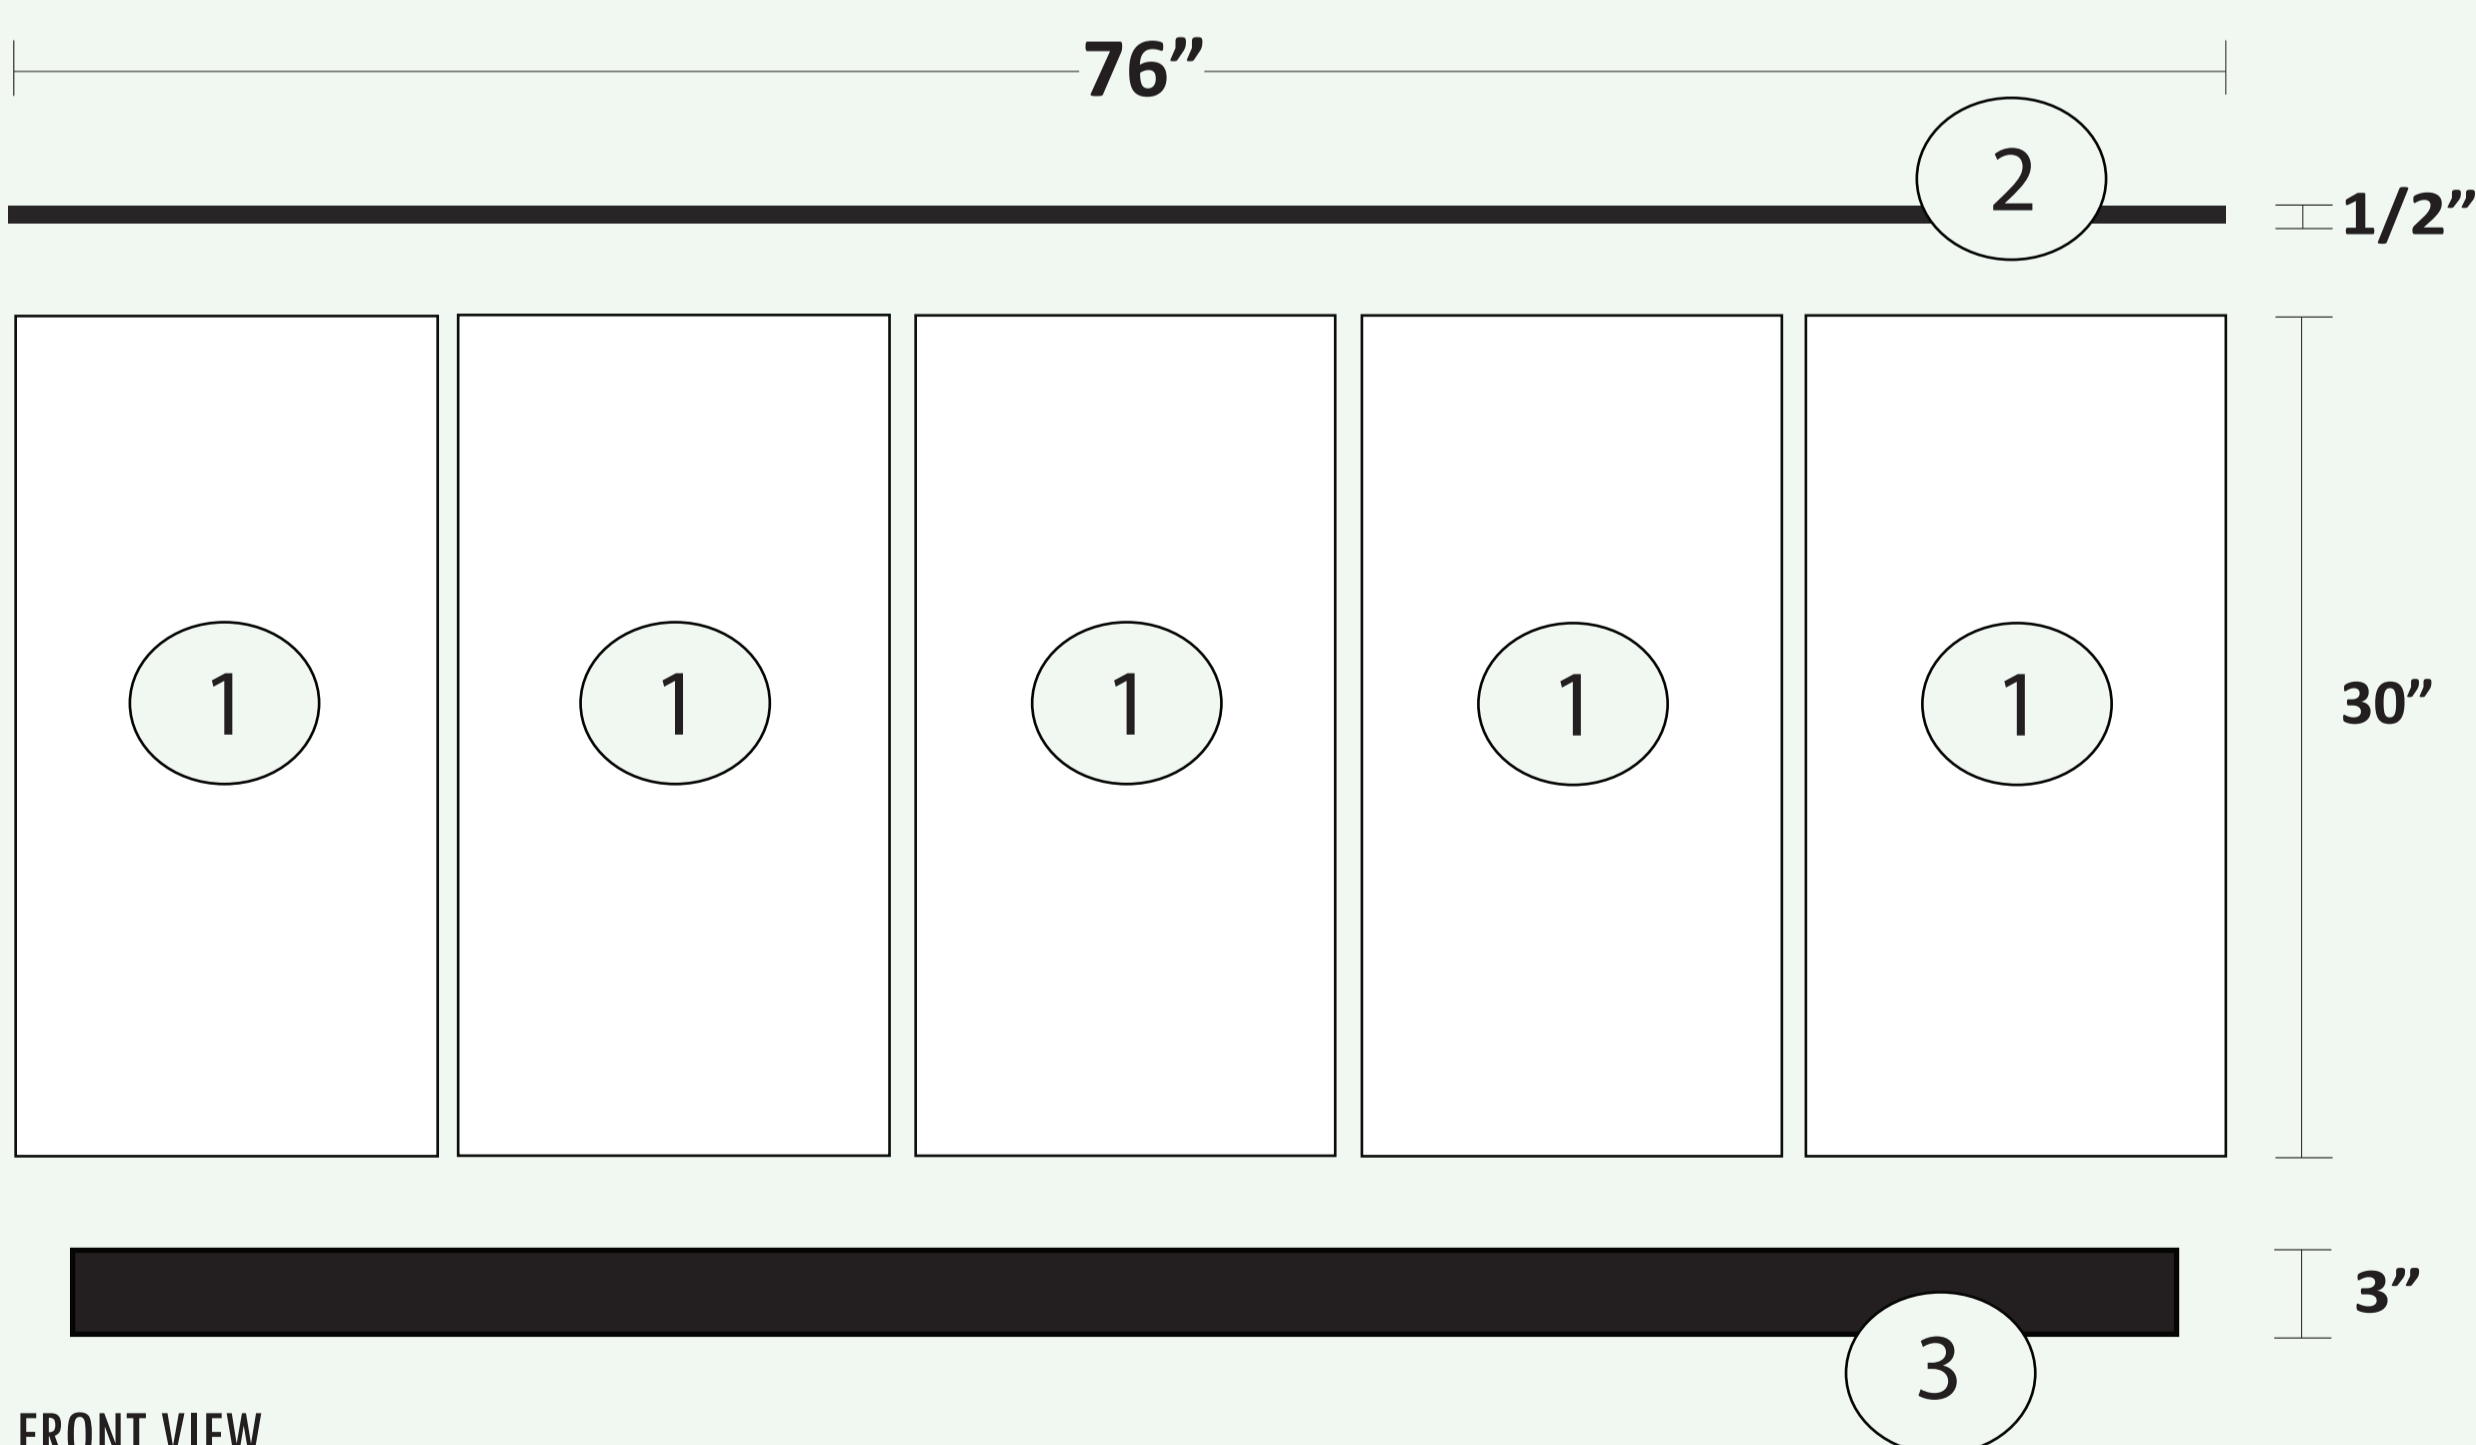

semihandmade

75" Console

Ikea Parts

Ikea Parts

Click on each item for Ikea item web link

- ① (2) 30" w x 30" h x 15" d wall cabinets \$44 each
- ② (1) 15" w x 30" h x 15" d wall cabinet \$27 each
- ③ (5) Packs hinges \$6 each
- ④ (3) Soft close hinge \$7 each (optional)

IKEA COST: \$166

Semihandmade Parts

Semihandmade Parts (including SSS Fronts)

- ① (5) 15" x 30" doors \$645 (\$129 each)*
- ② (1) Top Black/White \$199, Oak \$239
- ③ (1) Base White/Black \$199

SEMIHANDMADE COST: \$1043

FRONT VIEW

TOP VIEW