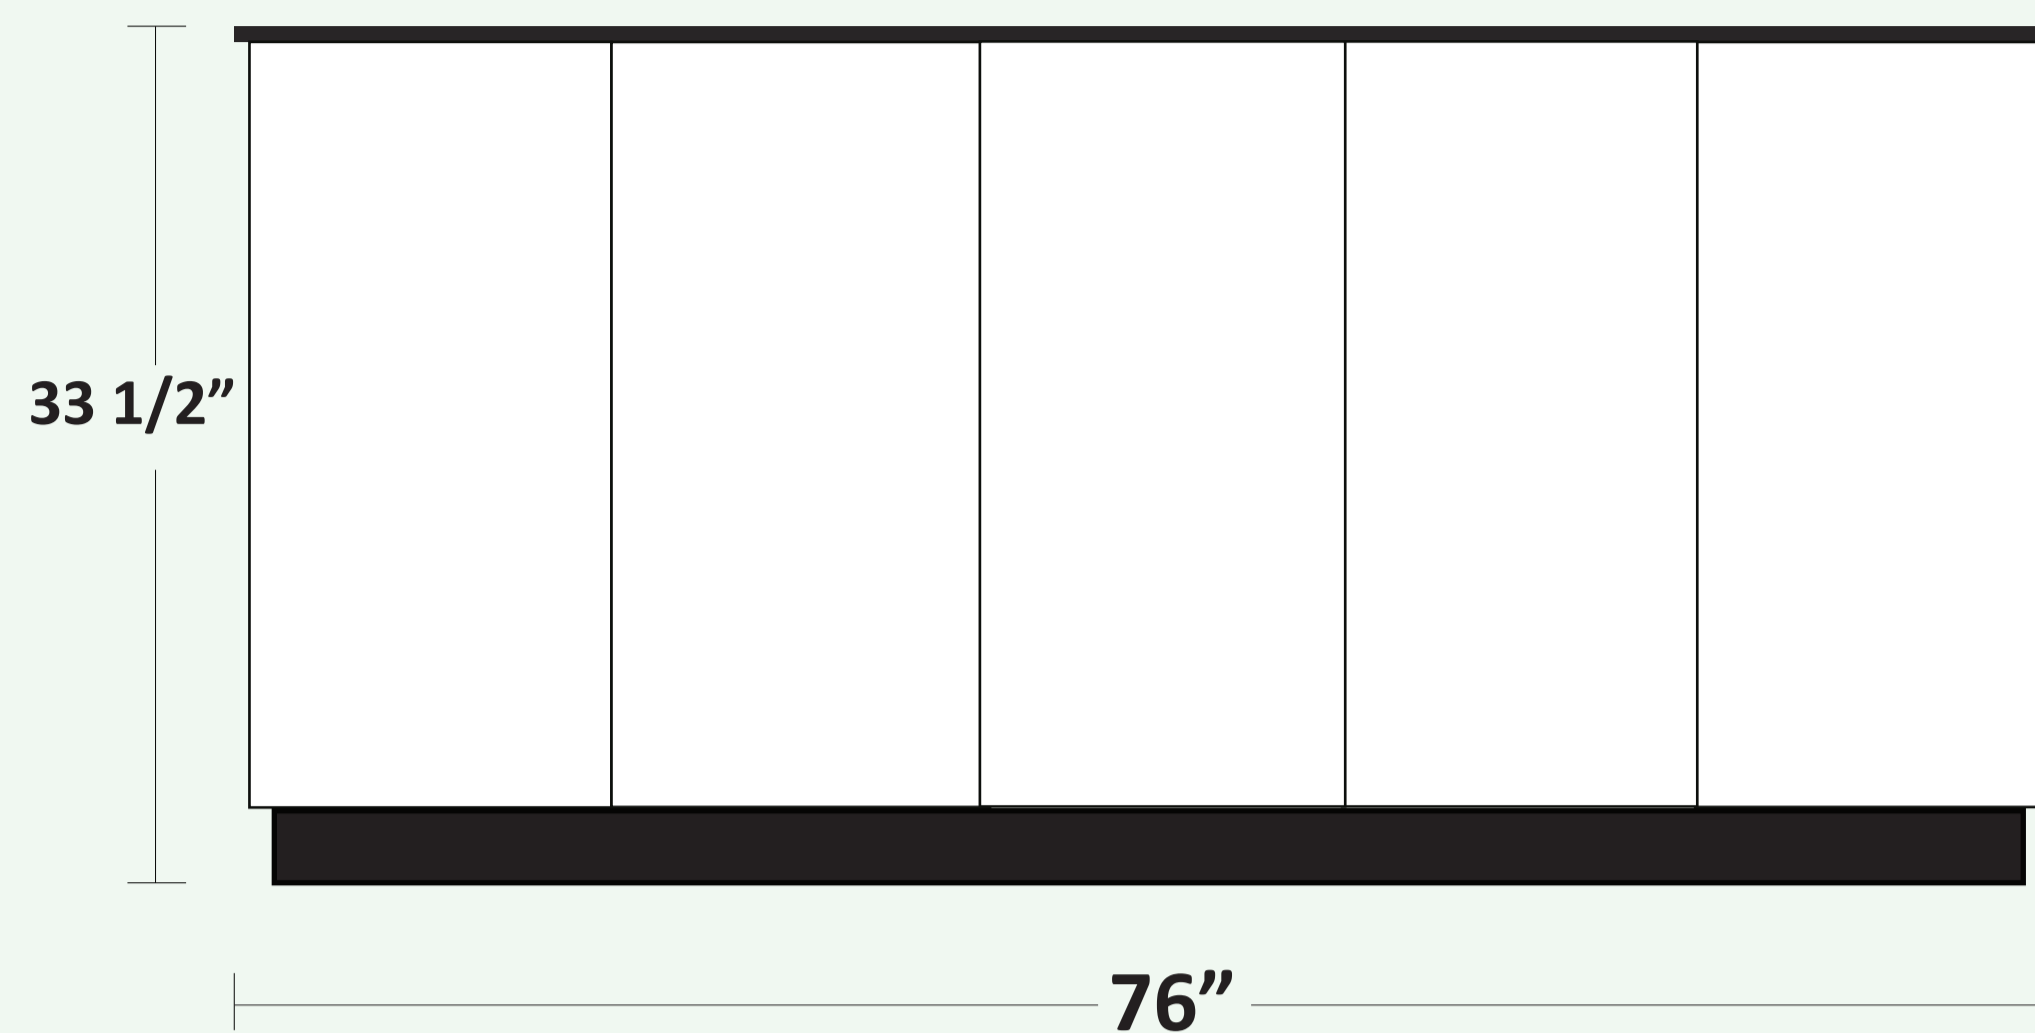

semihandmade

75" Console

Ikea Parts

Ikea Parts

Click on each item for Ikea item web link

- ① (2) 30" w x 30" h x 15" d wall cabinets \$44 each
- ② (1) 15" w x 30" h x 15" d wall cabinet \$27 each
- ③ (5) Packs hinges \$6 each
- ④ (3) Soft close hinge \$7 each (optional)

IKEA COST: \$166

Semihandmade Parts

Semihandmade Parts (including SSS Fronts)

- ① (5) 15" x 30" doors \$645 (\$129 each)*
- ② (1) Top Black/White \$199, Oak \$239
- ③ (1) Base White/Black \$199

SEMIHANDMADE COST: \$1043

FRONT VIEW

TOP VIEW