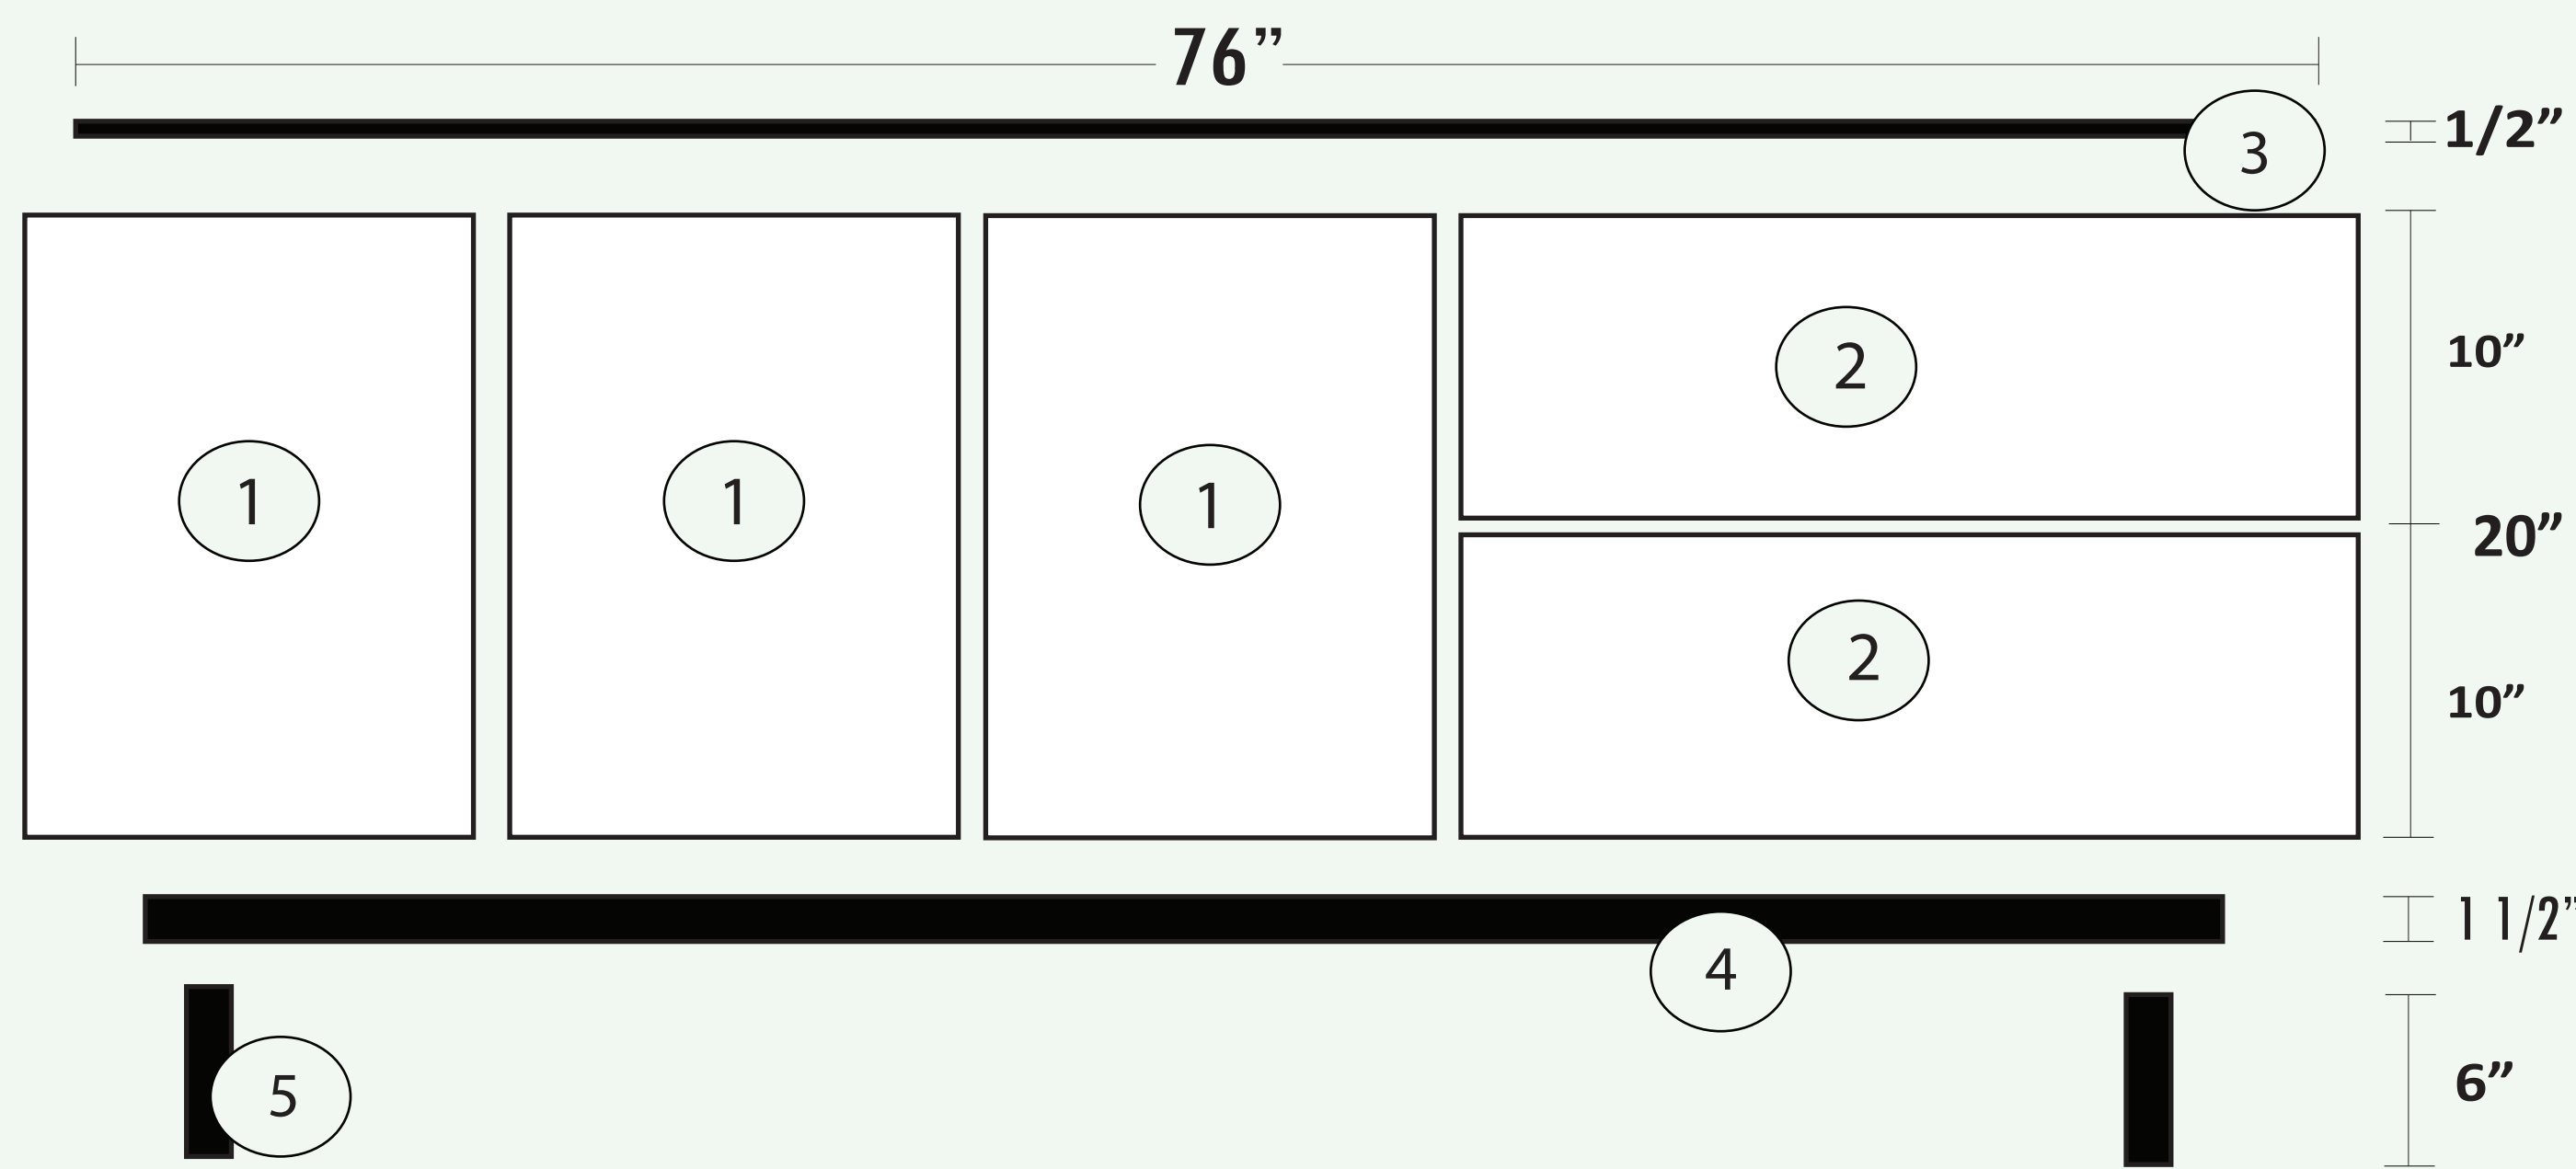

semihandmade

75" Credenza

Ikea Parts

Ikea Parts

Click on each item for Ikea item web link

- ① (2) 30" w x 20" h x 15" d wall cabinets \$40 each
- ② (1) 15" w x 20" h x 15" wall cabinets \$24 each
- ③ (2) Maximera drawers \$45 each
- ④ (3) Packs hinges \$6 each
- ⑤ (2) Soft close hinges \$7 each (optional)

IKEA COST: \$226

Semihandmade Parts

Semihandmade Parts (including SSS fronts)

- ① (3) 15" x 20" doors \$297 (\$99 each)*
- ② (2) 30" x 10" drawer fronts \$198 (\$99 each)*
- ③ (1) Top Black/White \$199, Oak \$239
- ④ (1) Frame White/Black \$149
- ⑤ (1) Set of 4 Legs White/Black/Round/Square \$79

SEMIHANDMADE COST: \$922

FRONT VIEW

TOTAL COST WITH SSS FRONTS: \$1148

Hardware available on the website (not included)

*Door/drawer fronts in other materials

- DIY Slab \$295 (\$59 each)
 - DIY Shaker \$345 (\$69 each)
 - Impression \$395 (\$79 each)
 - Supermatte Slab \$425 (\$85 each)
 - Supermatte Shaker \$445 (\$89 each)
 - Specialty \$749 (\$149 each, call or email for options)
- Note: price is for Fauxdenza packages only; cost may differ from same-sized kitchen doors.

TOP VIEW