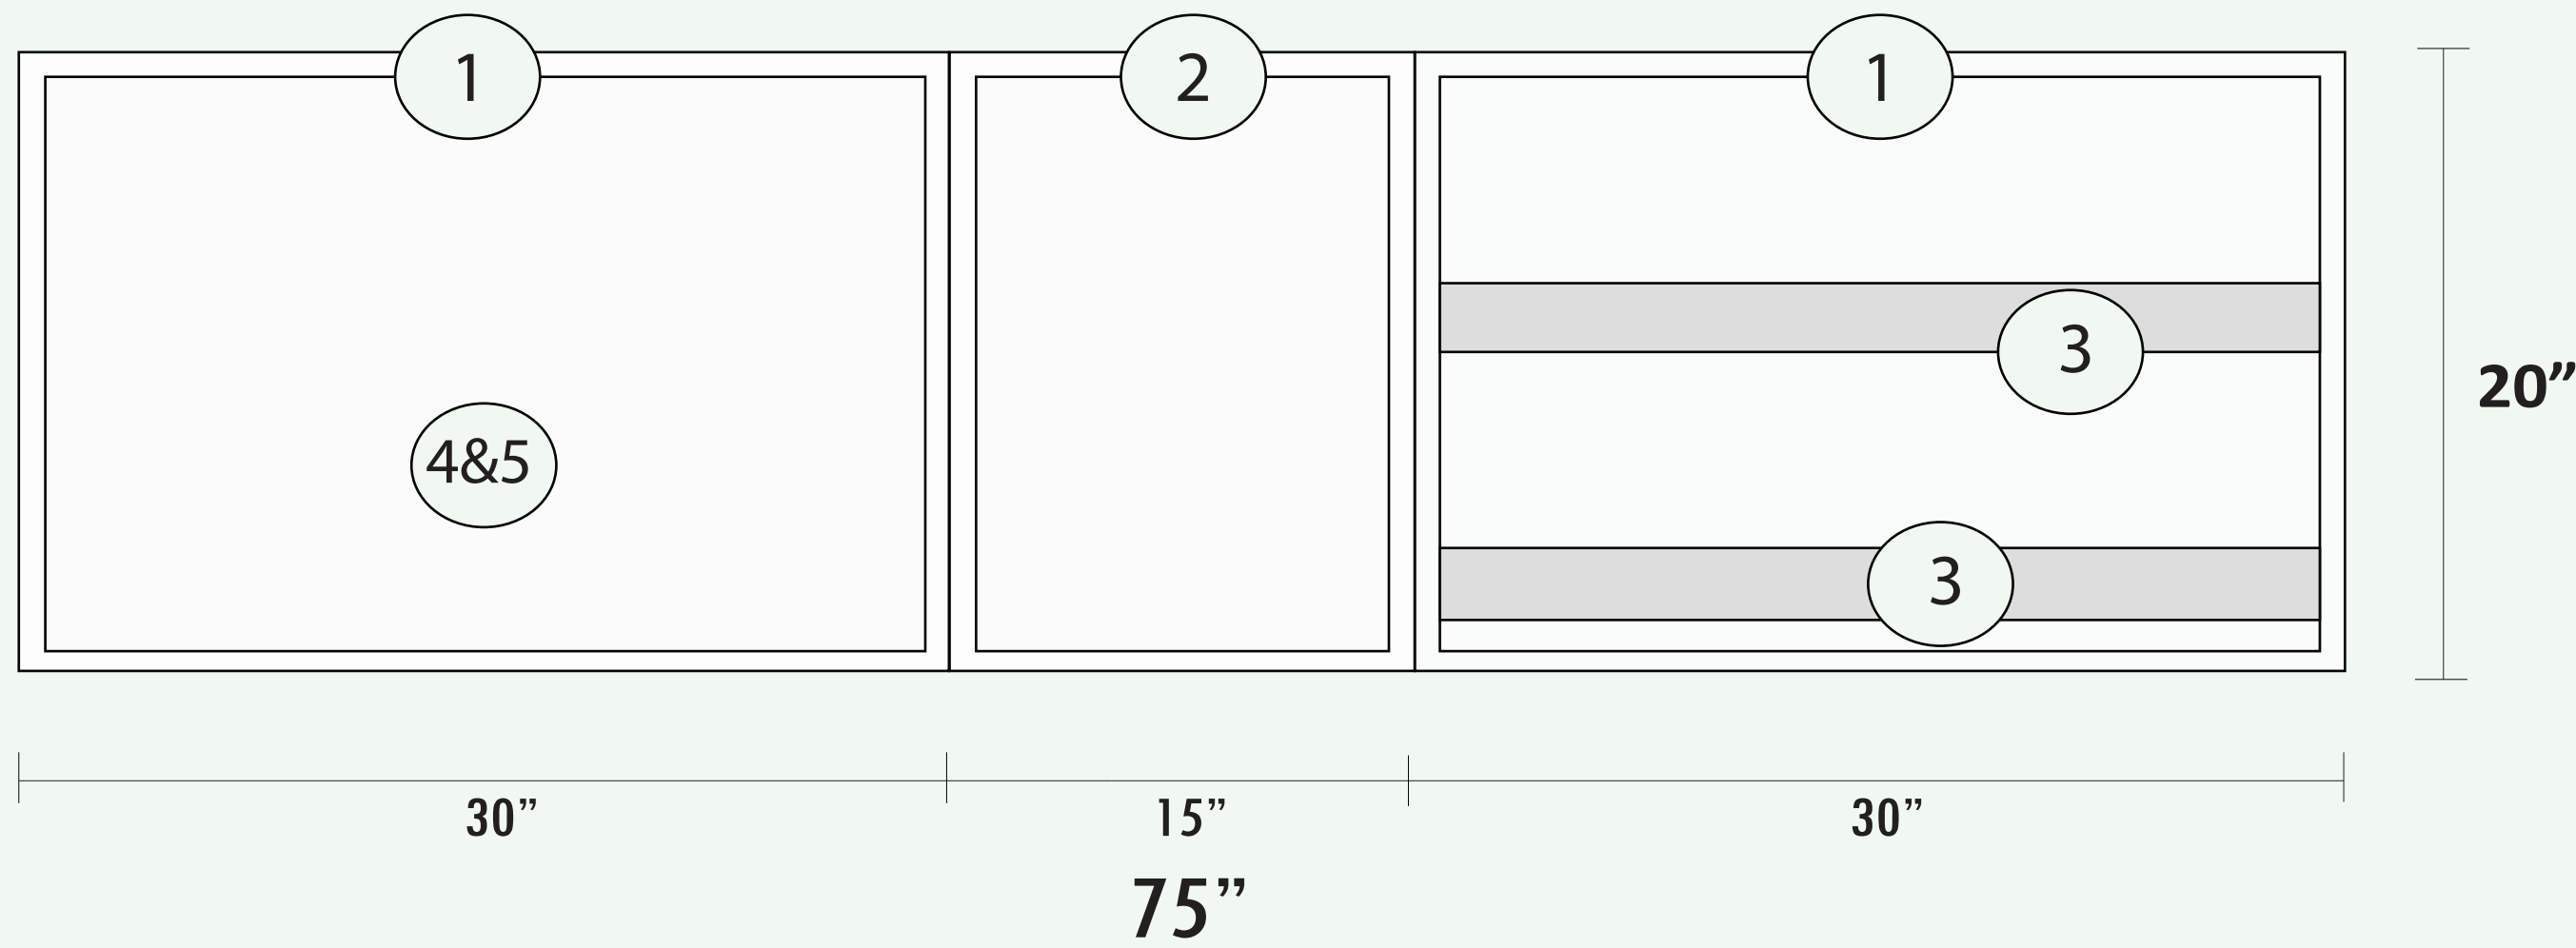

semihandmade

75" Credenza

Ikea Parts

Ikea Parts

Click on each item for Ikea item web link

- ① (2) 30" w x 20" h x 15" d wall cabinets $40 each
- ② (1) 15" w x 20" h x 15" wall cabinets $24 each
- ③ (2) Maximera drawers $45 each
- ④ (3) Packs hinges $6 each
- ⑤ (2) Soft close hinges $7 each (optional)

IKEA COST: $226

Semihandmade Parts

Semihandmade Parts (including SSS fronts)

- ① (3) 15" x 20" doors $297 ($99 each)*
- ② (2) 30" x 10" drawer fronts $198 ($99 each)*
- ③ (1) Top Black/White $199, Oak $239
- ④ (1) Frame White/Black $149
- ⑤ (1) Set of 4 Legs White/Black/Round/Square $79

SEMIHANDMADE COST: $922

TOTAL COST WITH SSS FRONTS: $1148

Hardware available on the website (not included)

*Door/drawer fronts in other materials

1. DIY Slab $295 ($59 each)
   - DIY Shaker $345 ($69 each)
   - Impression $395 ($79 each)
   - Supermatte Slab $425 ($85 each)
   - Supermatte Shaker $445 ($89 each)
   - Specialty $749 ($149 each, call or email for options)
2. Note: price is for Fauxdenza packages only; cost may differ from same-sized kitchen doors.