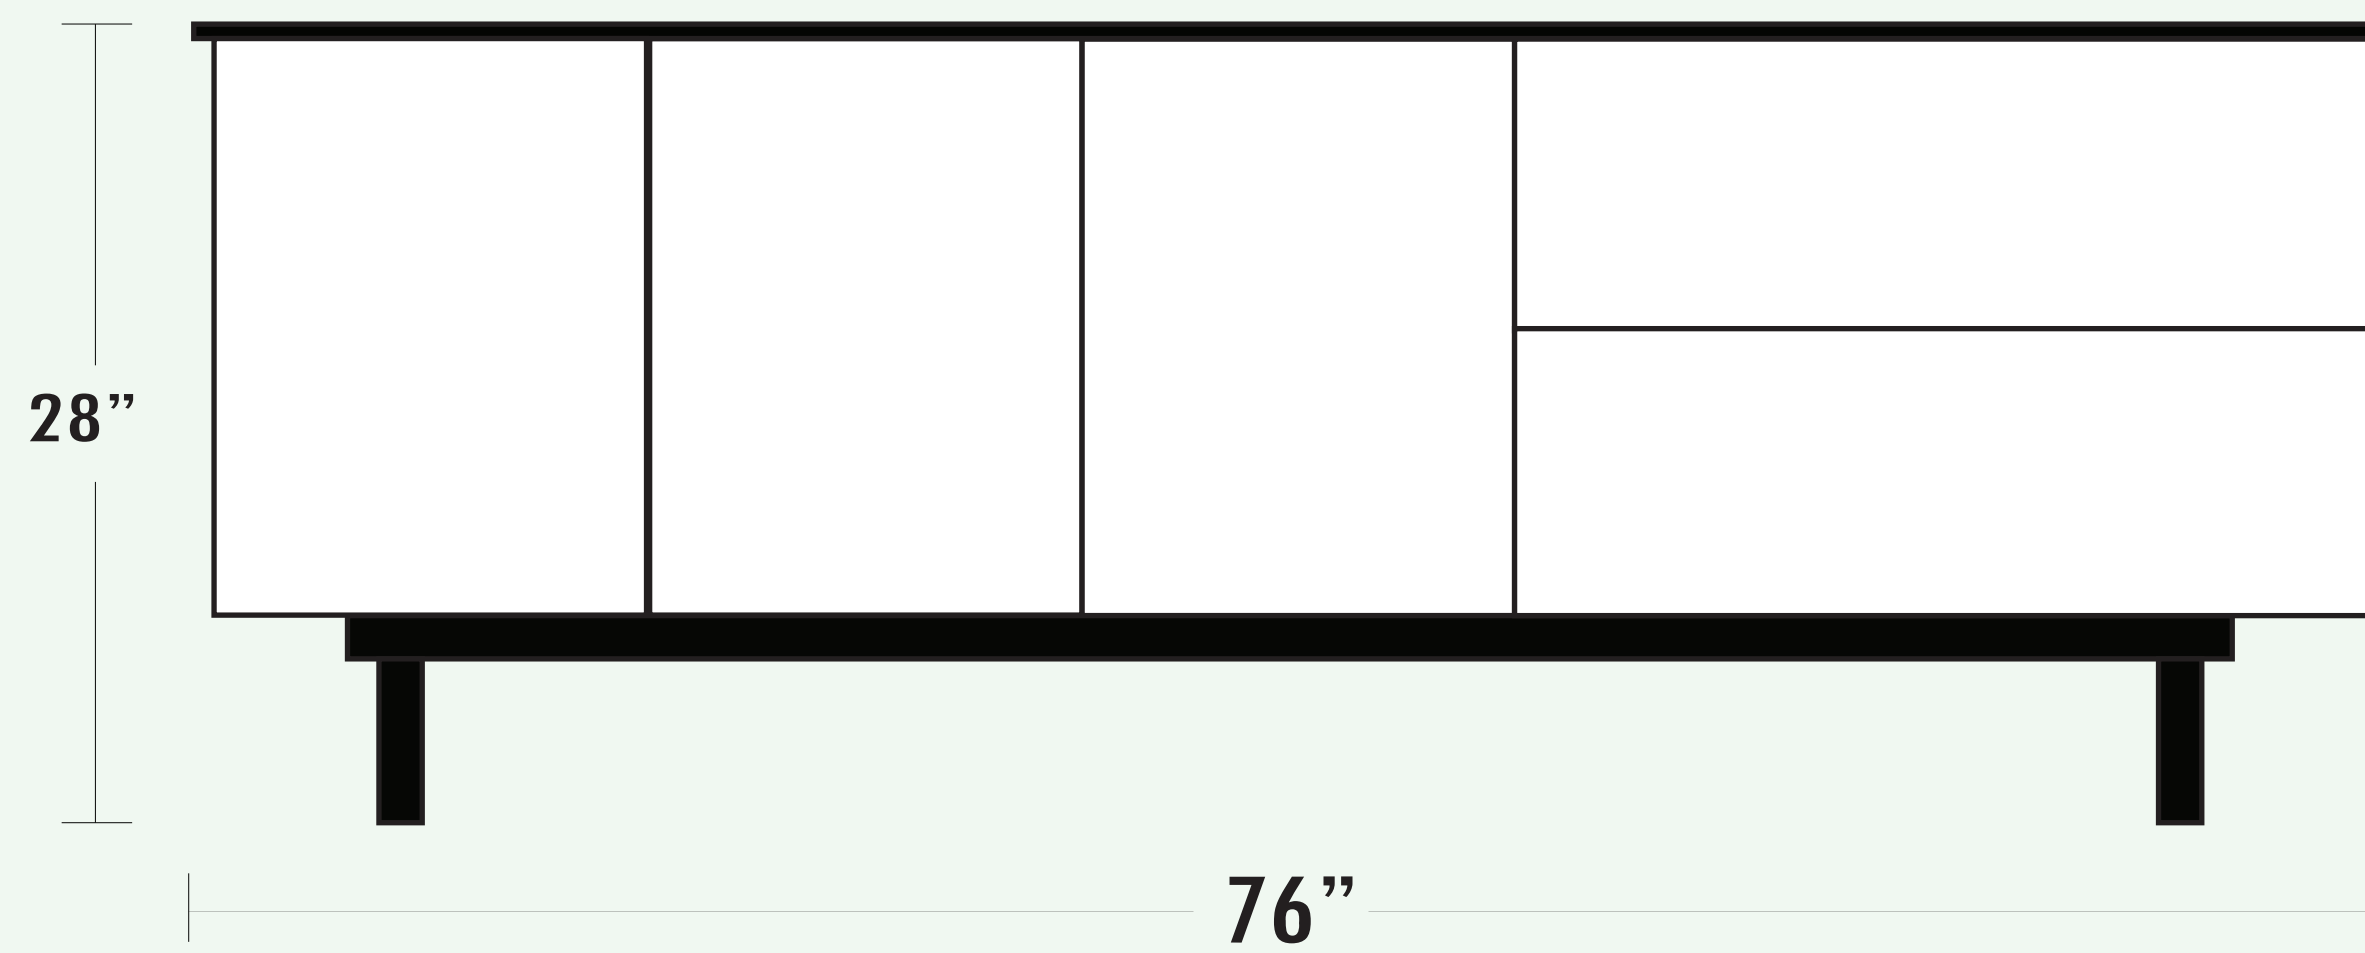

semihandmade

75" Credenza

Ikea Parts

Ikea Parts

Click on each item for Ikea item web link

- ① (2) 30" w x 20" h x 15" d wall cabinets \$40 each
- ② (1) 15" w x 20" h x 15" wall cabinets \$24 each
- ③ (2) Maximera drawers \$45 each
- ④ (3) Packs hinges \$6 each
- ⑤ (2) Soft close hinges \$7 each (optional)

IKEA COST: \$226

Semihandmade Parts

Semihandmade Parts (including SSS fronts)

- ① (3) 15" x 20" doors \$297 (\$99 each)*
- ② (2) 30" x 10" drawer fronts \$198 (\$99 each)*
- ③ (1) Top Black/White \$199, Oak \$239
- ④ (1) Frame White/Black \$149
- ⑤ (1) Set of 4 Legs White/Black/Round/Square \$79

SEMIHANDMADE COST: \$922

FRONT VIEW

TOTAL COST WITH SSS FRONTS: \$1148

Hardware available on the website (not included)

*Door/drawer fronts in other materials

- DIY Slab \$295 (\$59 each)
 - DIY Shaker \$345 (\$69 each)
 - Impression \$395 (\$79 each)
 - Supermatte Slab \$425 (\$85 each)
 - Supermatte Shaker \$445 (\$89 each)
 - Specialty \$749 (\$149 each, call or email for options)
- Note: price is for Fauxdenza packages only; cost may differ from same-sized kitchen doors.

TOP VIEW